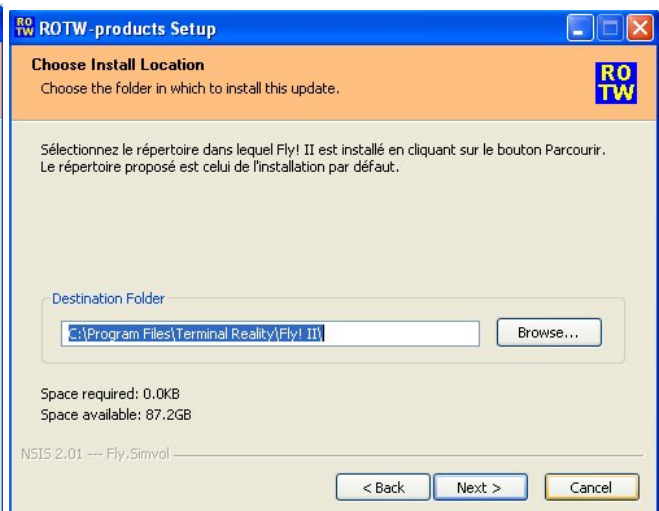

Add'ons

By ROTW

Guide d'installation

Installation guide

Installation automatique de FLY ! II by ROTW (auto install)

First patch (TRI, European .197 and American .152 releases to .210)

Second Patch (.210 to .240)