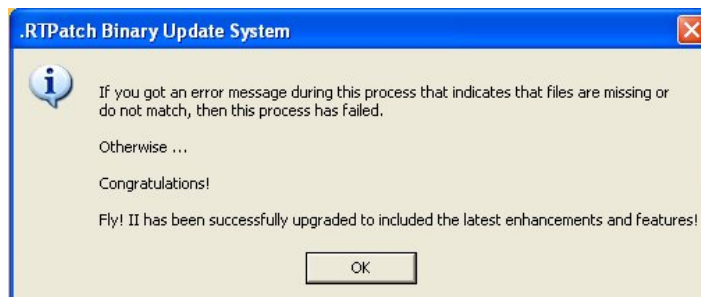

Add'ons

By ROTW

Guide d'installation

Installation guide

Installation automatique de FLY ! II by ROTW (auto install)

First patch (TRI, European .197 and American .152 releases to .210)

Second Patch (.210 to .240)