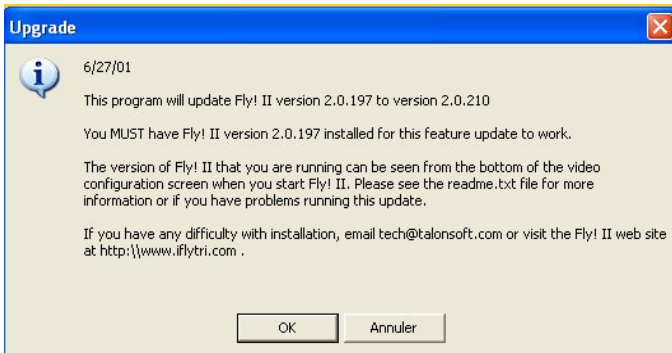

Add'ons

By ROTW

Guide d'installation

Installation guide

Installation automatique de FLY ! II by ROTW (auto install)

First patch (TRI, European .197 and American .152 releases to .210)

Second Patch (.210 to .240)