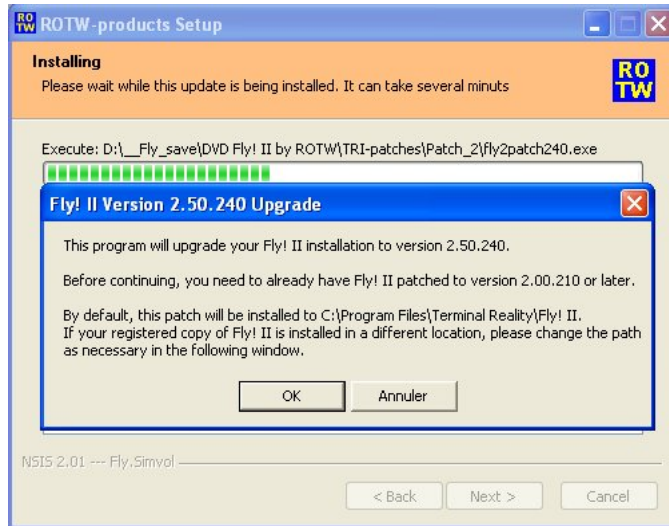

Add'ons

By ROTW

Guide d'installation

Installation guide

Installation automatique de FLY ! II by ROTW (auto install)

First patch (TRI, European .197 and American .152 releases to .210)

Second Patch (.210 to .240)