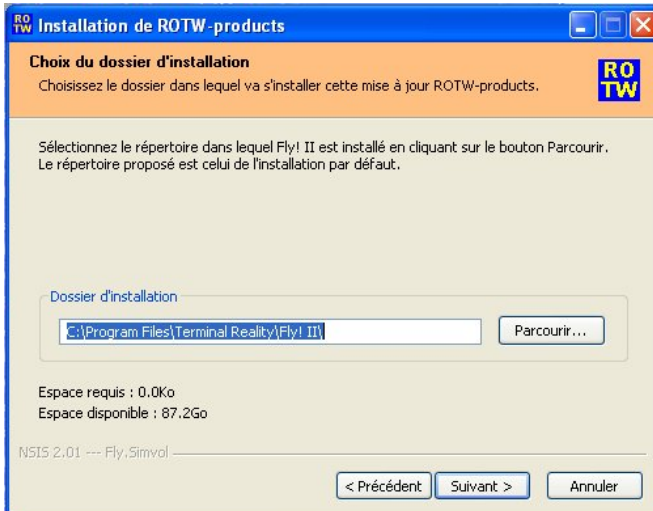

Add'ons

By ROTW

Guide d'installation

Installation guide

Installation automatique de FLY ! II by ROTW (auto install)

First patch (TRI, European .197 and American .152 releases to .210)

Second Patch (.210 to .240)

Fin de l'installation (the end !)

Pages d'erreurs (error pages)