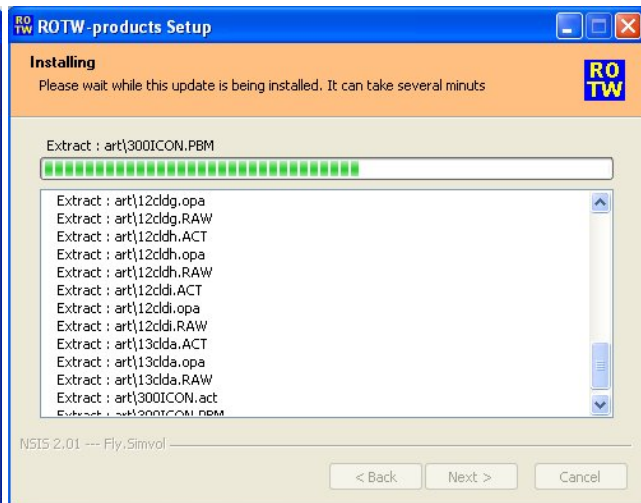

Add'ons

By ROTW

Guide d'installation

Installation guide

Installation automatique de FLY ! II by ROTW (auto install)

First patch (TRI, European .197 and American .152 releases to .210)

Second Patch (.210 to .240)

Fin de l'installation (the end !)

Pages d'erreurs (error pages)