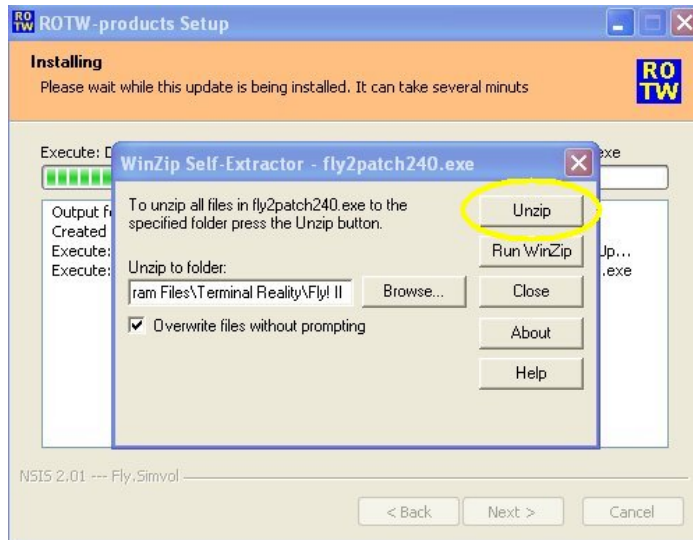

Add'ons

By ROTW

Guide d'installation

Installation guide

Installation automatique de FLY ! II by ROTW (auto install)

First patch (TRI, European .197 and American .152 releases to .210)

Second Patch (.210 to .240)