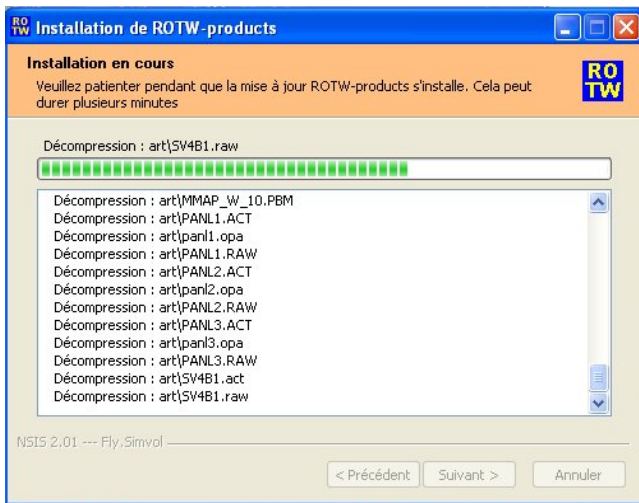

Add'ons

By ROTW

Guide d'installation

Installation guide

Installation automatique de FLY ! II by ROTW (auto install)

First patch (TRI, European .197 and American .152 releases to .210)

Second Patch (.210 to .240)

Fin de l'installation (the end !)

Pages d'erreurs (error pages)