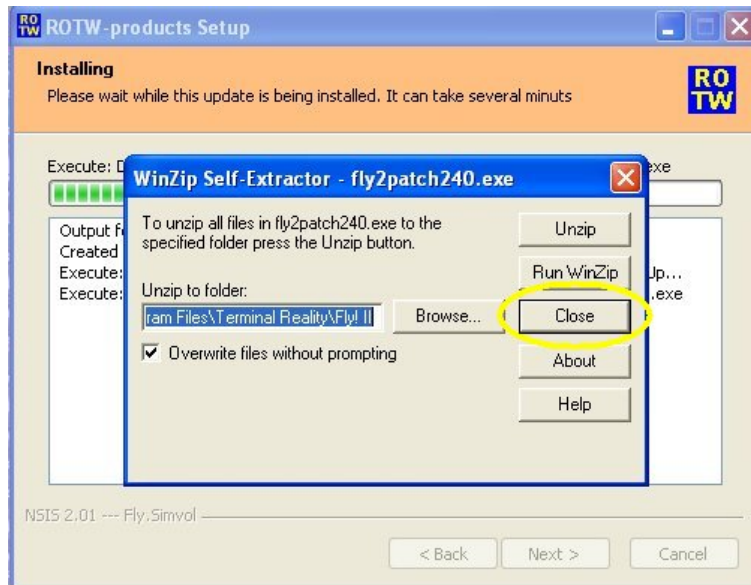

Add'ons

By ROTW

Guide d'installation

Installation guide

Installation automatique de FLY ! II by ROTW (auto install)

First patch (TRI, European .197 and American .152 releases to .210)

Second Patch (.210 to .240)