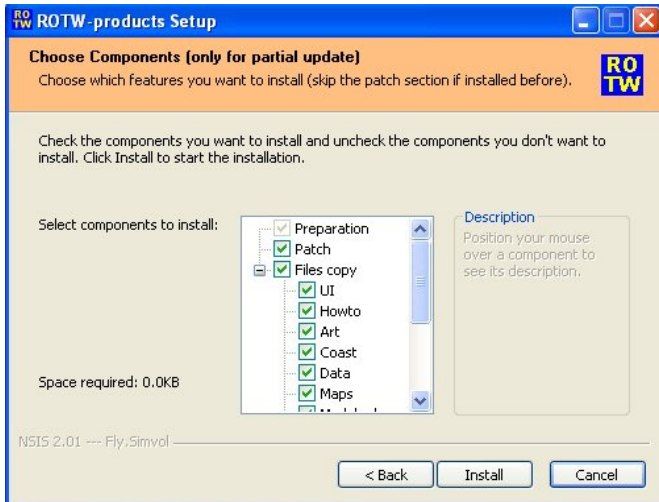

Add'ons

By ROTW

Guide d'installation

Installation guide

Installation automatique de FLY ! II by ROTW (auto install)

First patch (TRI, European .197 and American .152 releases to .210)

Second Patch (.210 to .240)

Fin de l'installation (the end !)

Pages d'erreurs (error pages)