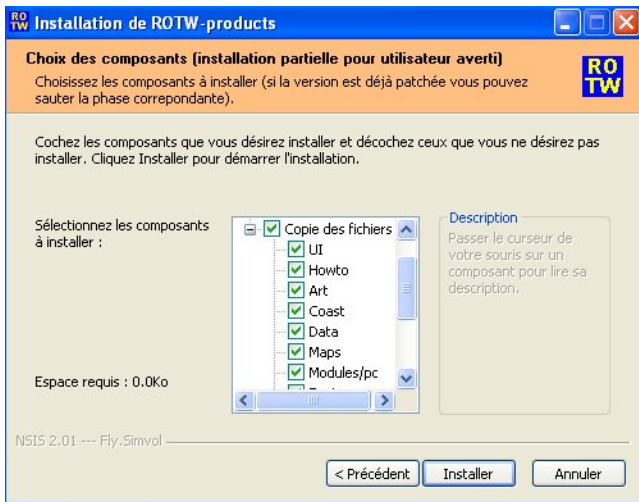

Add'ons

By ROTW

Guide d'installation

Installation guide

Installation automatique de FLY ! II by ROTW (auto install)

First patch (TRI, European .197 and American .152 releases to .210)

Second Patch (.210 to .240)

Fin de l'installation (the end !)

Pages d'erreurs (error pages)