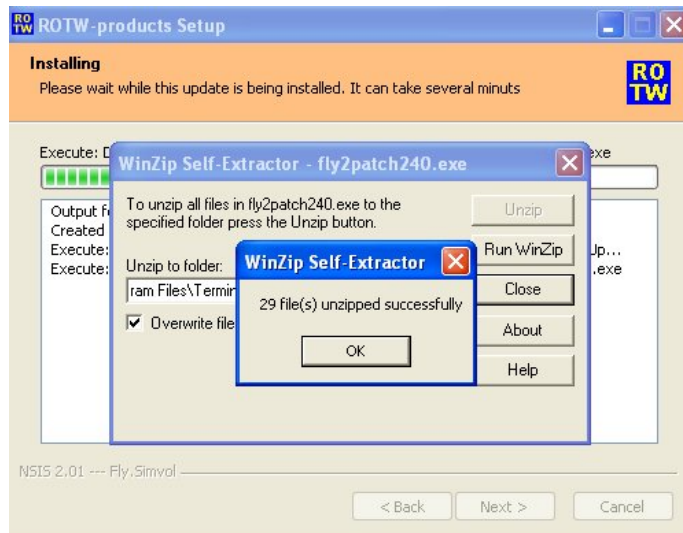

Add'ons

By ROTW

Guide d'installation

Installation guide

Installation automatique de FLY ! II by ROTW (auto install)

First patch (TRI, European .197 and American .152 releases to .210)

Second Patch (.210 to .240)