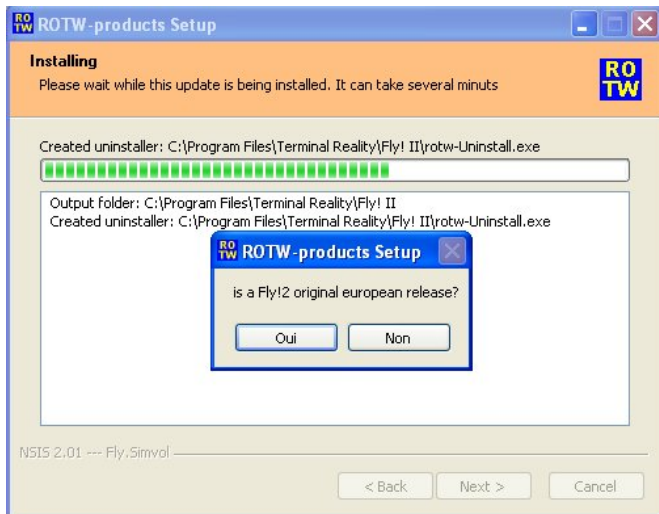

Add'ons

By ROTW

Guide d'installation

Installation guide

Installation automatique de FLY ! II by ROTW (auto install)

First patch (TRI, European .197 and American .152 releases to .210)

Second Patch (.210 to .240)

Fin de l'installation (the end !)

Pages d'erreurs (error pages)