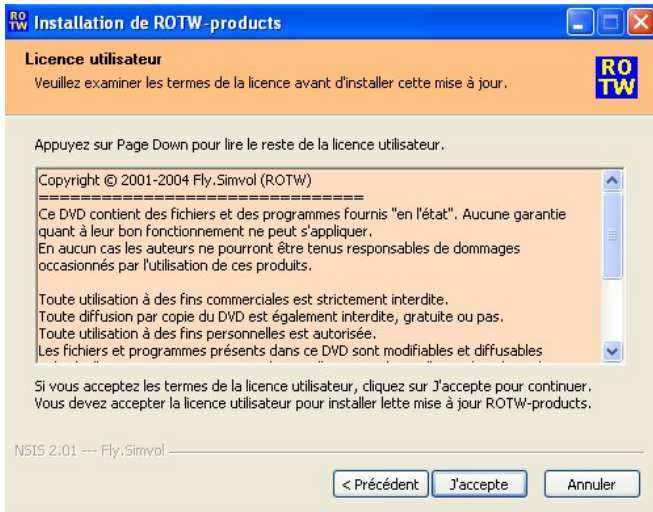

Add'ons

By ROTW

Guide d'installation

Installation guide

Installation automatique de FLY ! II by ROTW (auto install)

First patch (TRI, European .197 and American .152 releases to .210)

Second Patch (.210 to .240)

Fin de l'installation (the end !)

Pages d'erreurs (error pages)