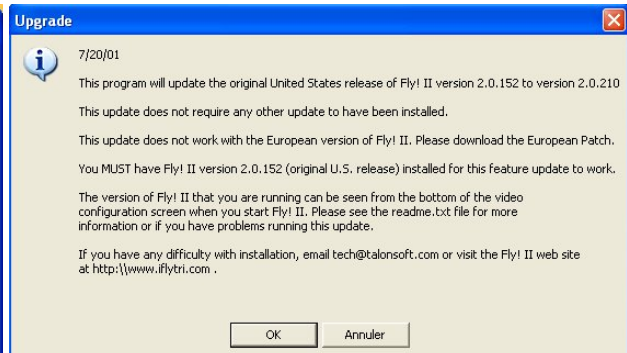

Add'ons

By ROTW

Guide d'installation

Installation guide

Installation automatique de FLY ! II by ROTW (auto install)

First patch (TRI, European .197 and American .152 releases to .210)

Second Patch (.210 to .240)